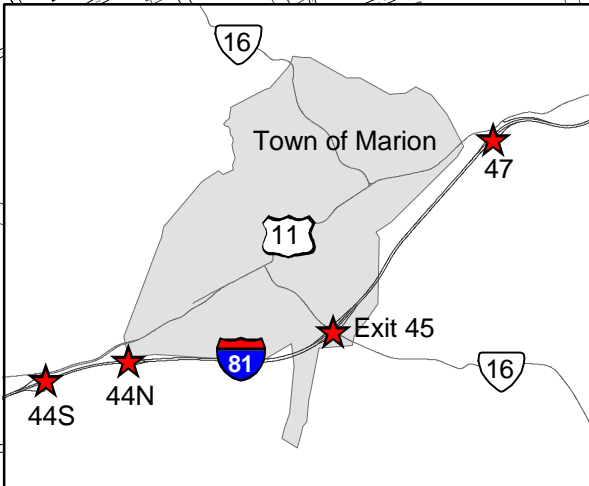

Smyth County Office Building

Smyth County Office Building
121 Bagley Circle, Suite 100
Marion, VA 24354

Parking Area

- Smyth County Office Building
- Other Buildings
- Roads

Map by Smyth County GIS June 2003